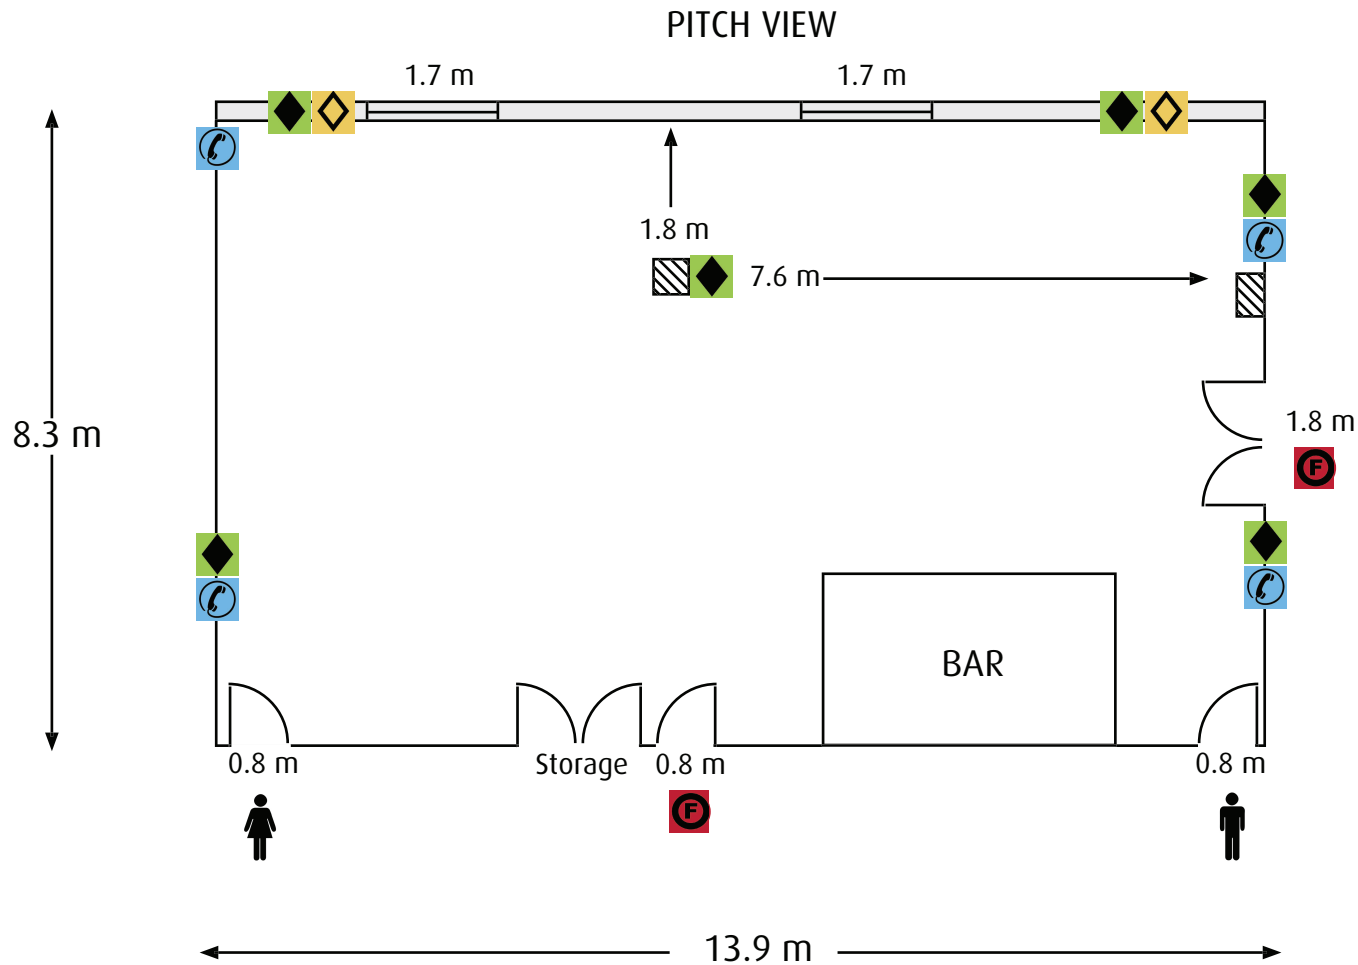

Boardroom

Legend

- Fire Exit
- Plug Socket
- Telephone Point
- AV Output
- Glass Door
- Glass
- Solid Column
- Toilets

Call now on **0844 873 6500** or visit www.ricoharena.com for more information