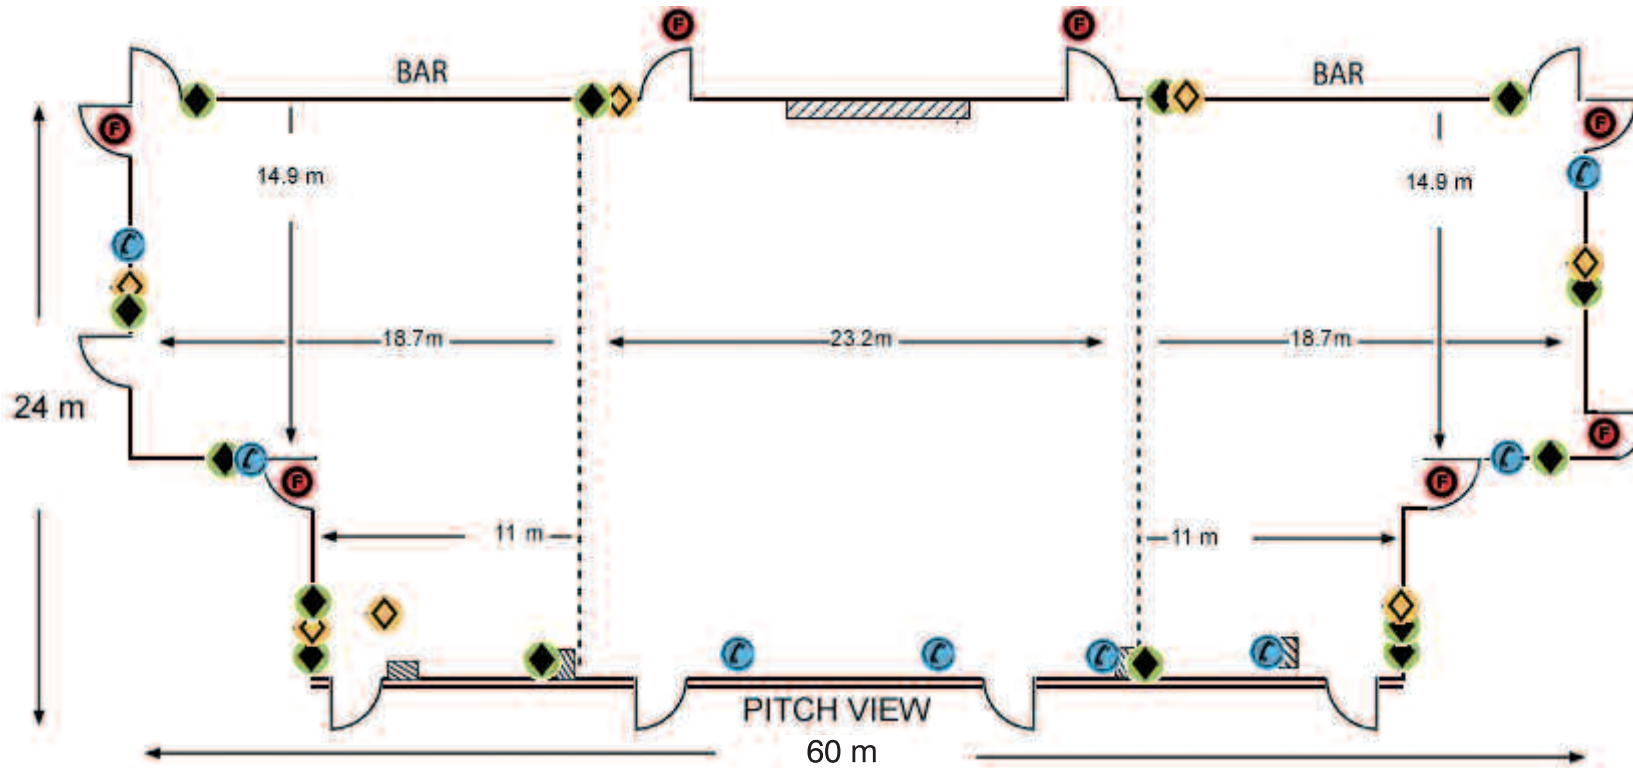

E.ON Lounge

Legend

-  Fire Exit
-  Plug Socket
-  Telephone Point
-  AV Output
-  Glass Door
-  Glass
-  Solid Column
-  Toilets

Call now on **0844 873 6500** or visit www.ricoharena.com for more information