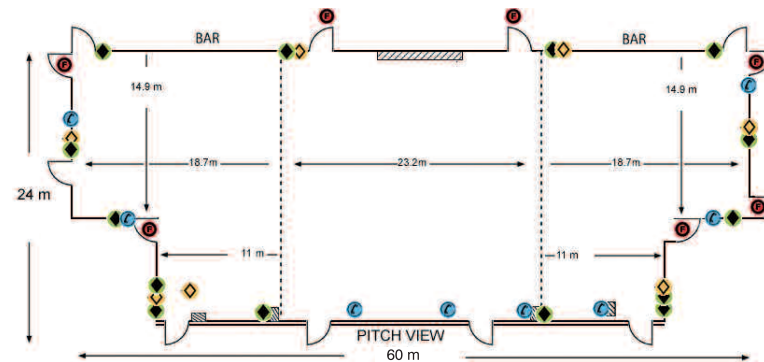

## Legend

- Fire Exit
- Plug Socket
- Telephone Point
- AV Output
- Glass Door
- Glass
- Solid Column
- Toilets

Call now on **0844 873 6500** or visit [www.ricoharena.com](http://www.ricoharena.com) for more information