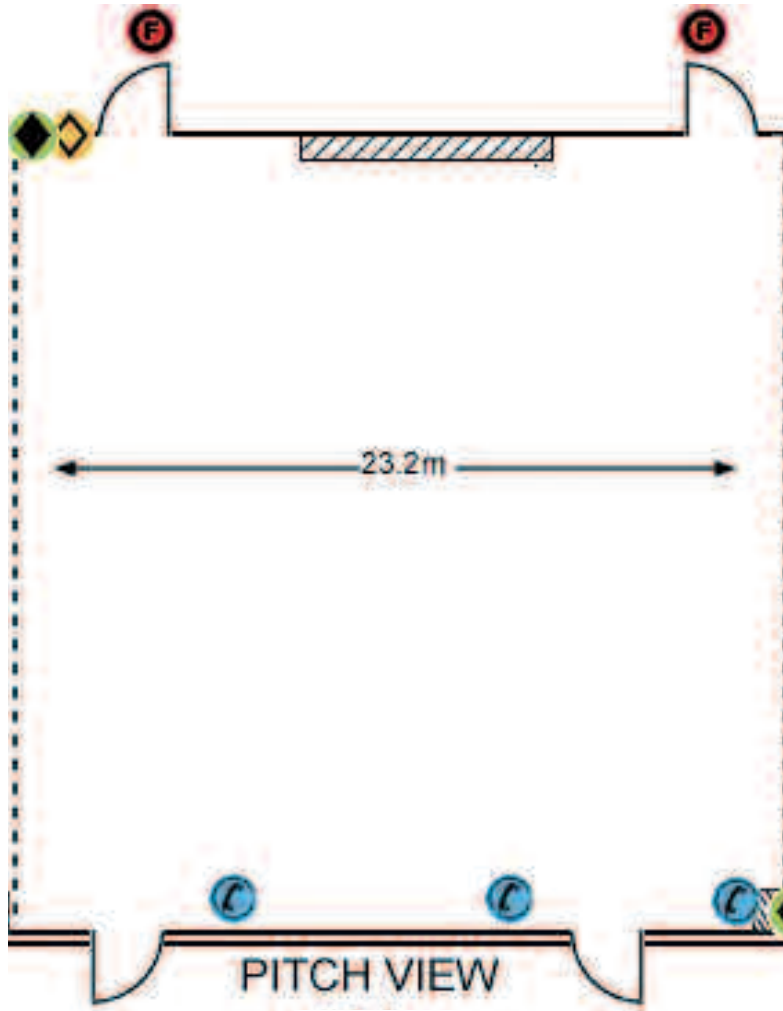

## Legend

- Fire Exit
- Plug Socket
- Telephone Point
- AV Output
- Glass Door
- Glass
- Solid Column
- Toilets

Call now on **0844 873 6500** or visit [www.ricoharena.com](http://www.ricoharena.com) for more information