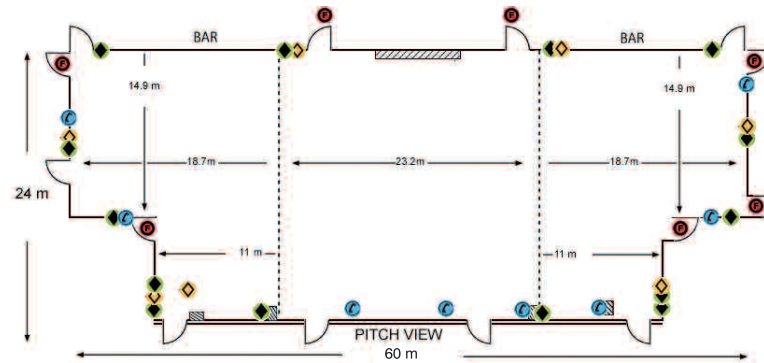

## Legend

- Fire Exit
- Plug Socket
- Telephone Point
- AV Output
- Glass Door
- Glass
- Solid Column
- Toilets

Call now on **0844 873 6500** or visit [www.ricoharena.com](http://www.ricoharena.com) for more information