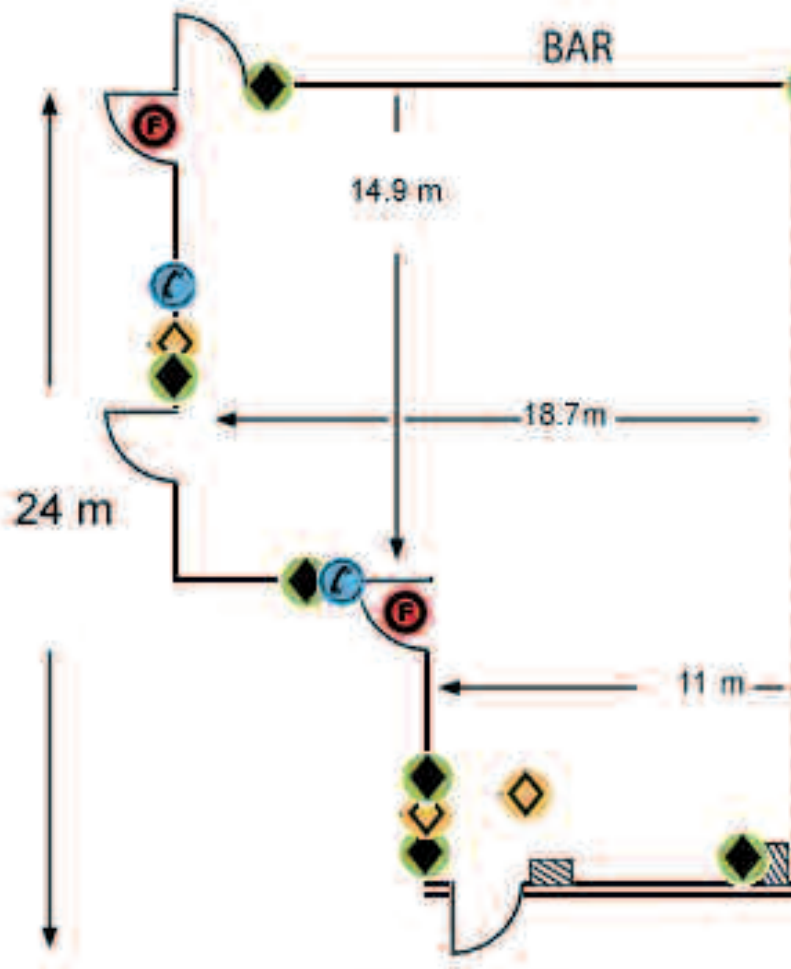

# E.ON Lounge (South)

## Legend

- Fire Exit
- Plug Socket
- Telephone Point
- AV Output
- Glass Door
- Glass
- Solid Column
- Toilets

Call now on **0844 873 6500** or visit [www.ricoharena.com](http://www.ricoharena.com) for more information