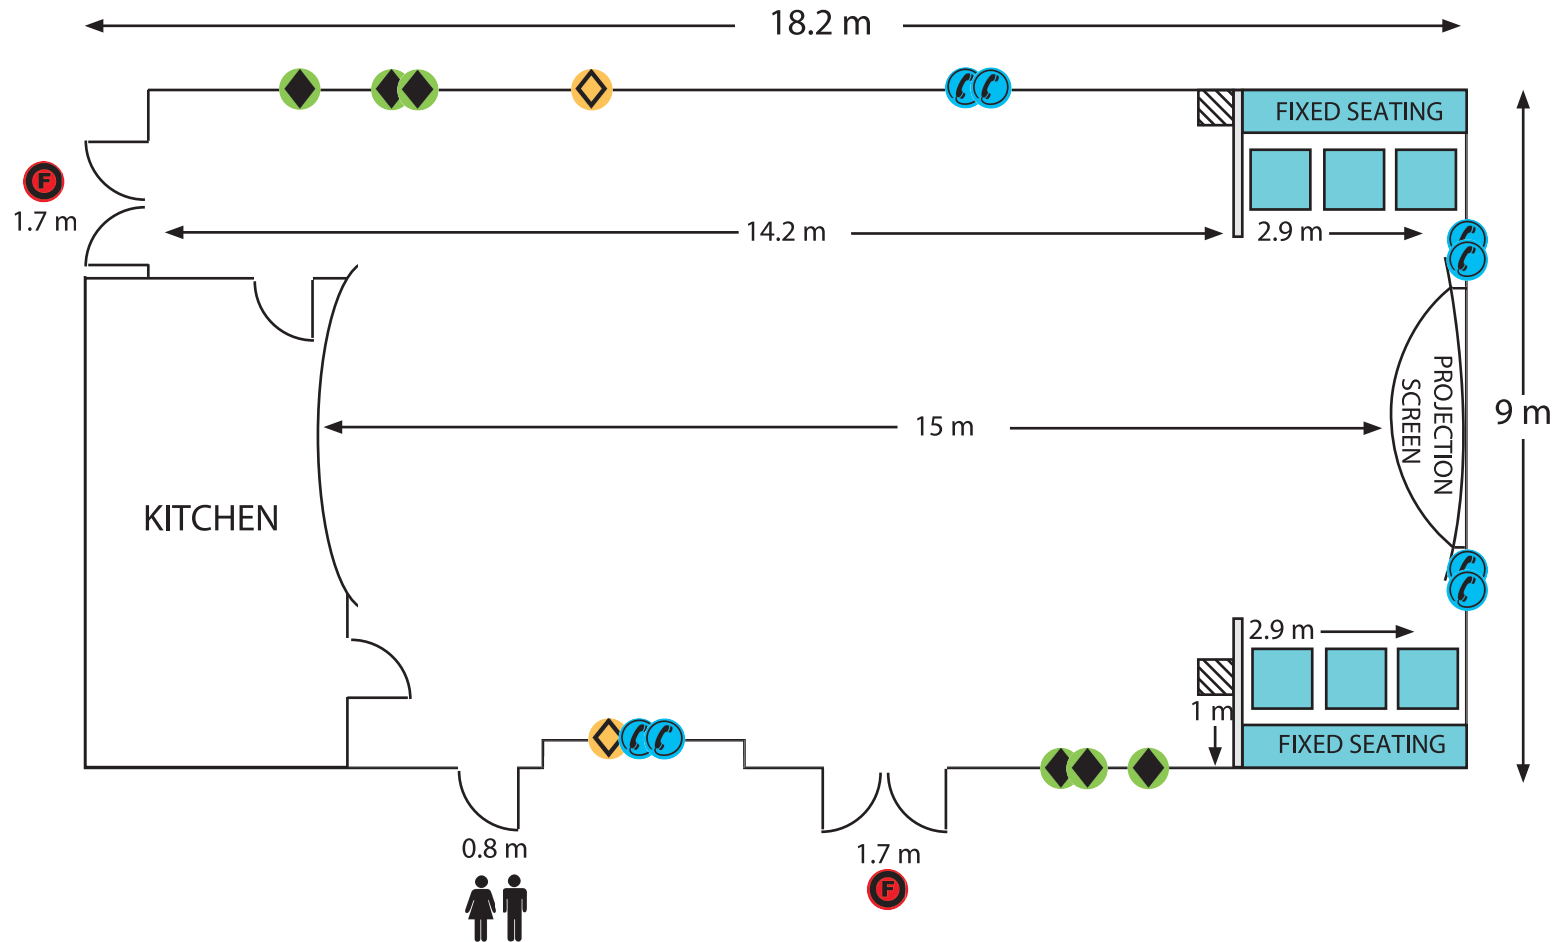

Jaguar Suite

Legend

- Fire Exit
- Plug Socket
- Telephone Point
- AV Output
- Glass Door
- Glass
- Solid Column
- Toilets

Call now on **0844 873 6500** or visit www.rioharena.com for more information