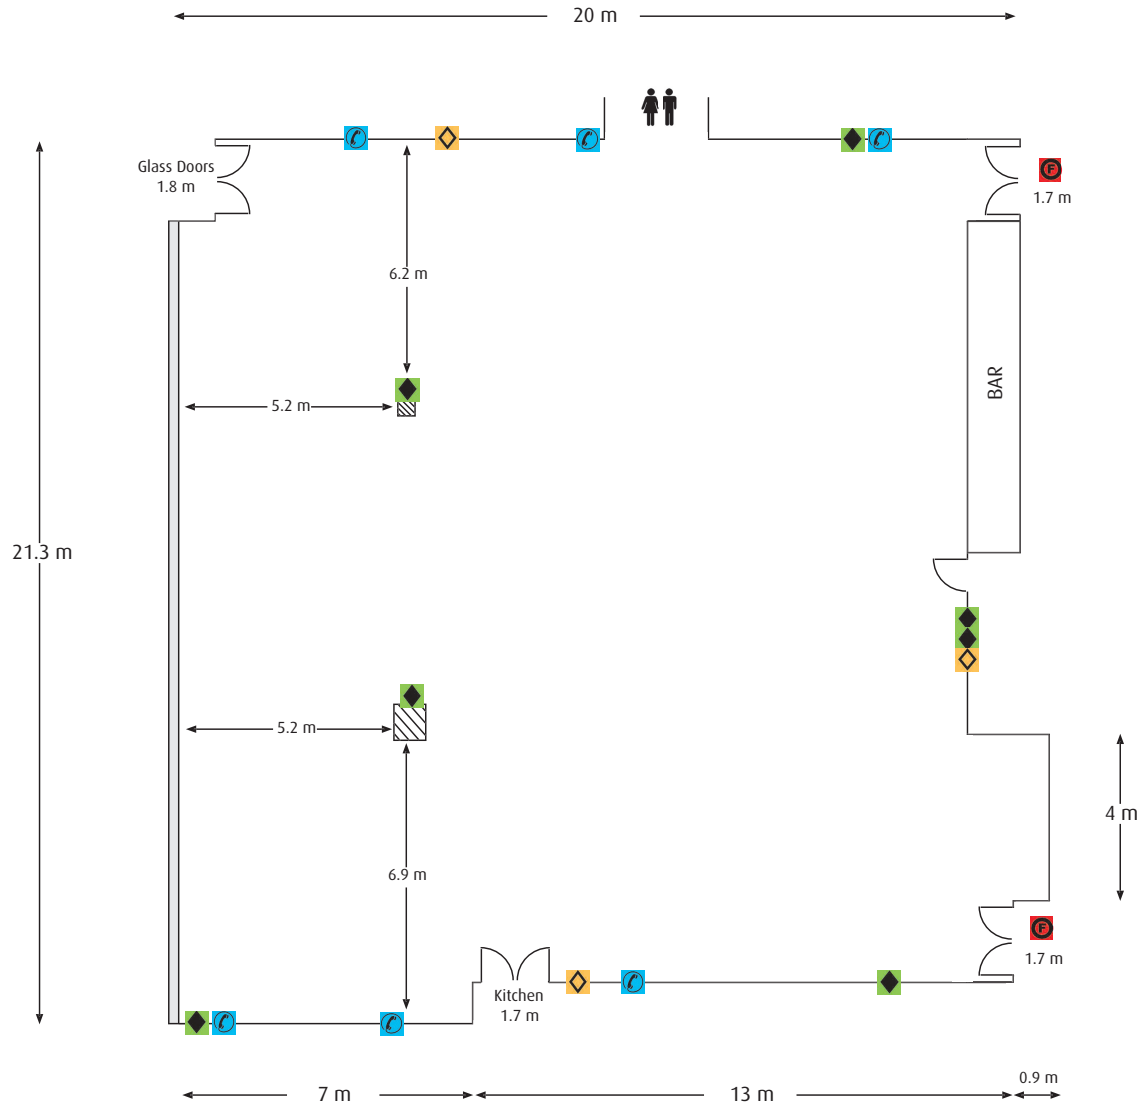

Legends Lounge

Legend

- Fire Exit
- Plug Socket
- Telephone Point
- AV Output
- Glass Door
- Glass
- Solid Column
- Toilets

Call now on **0844 873 6500** or visit www.ricoharena.com for more information