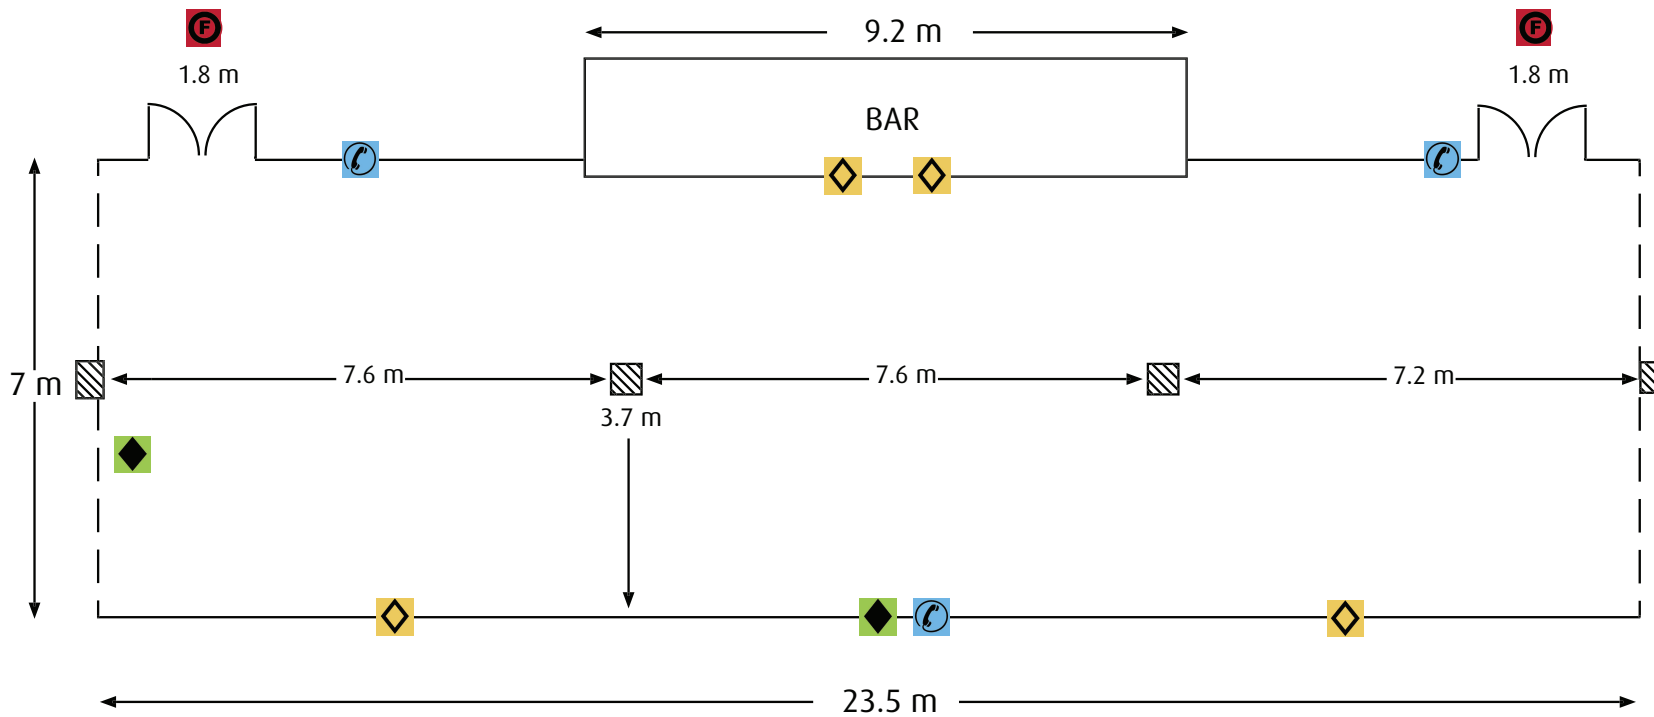

Yorkshire Bank (Centre)

Legend

- Fire Exit
- Plug Socket
- Telephone Point
- AV Output
- Glass Door
- Glass
- Solid Column
- Toilets

Call now on **0844 873 6500** or visit www.ricoharena.com for more information