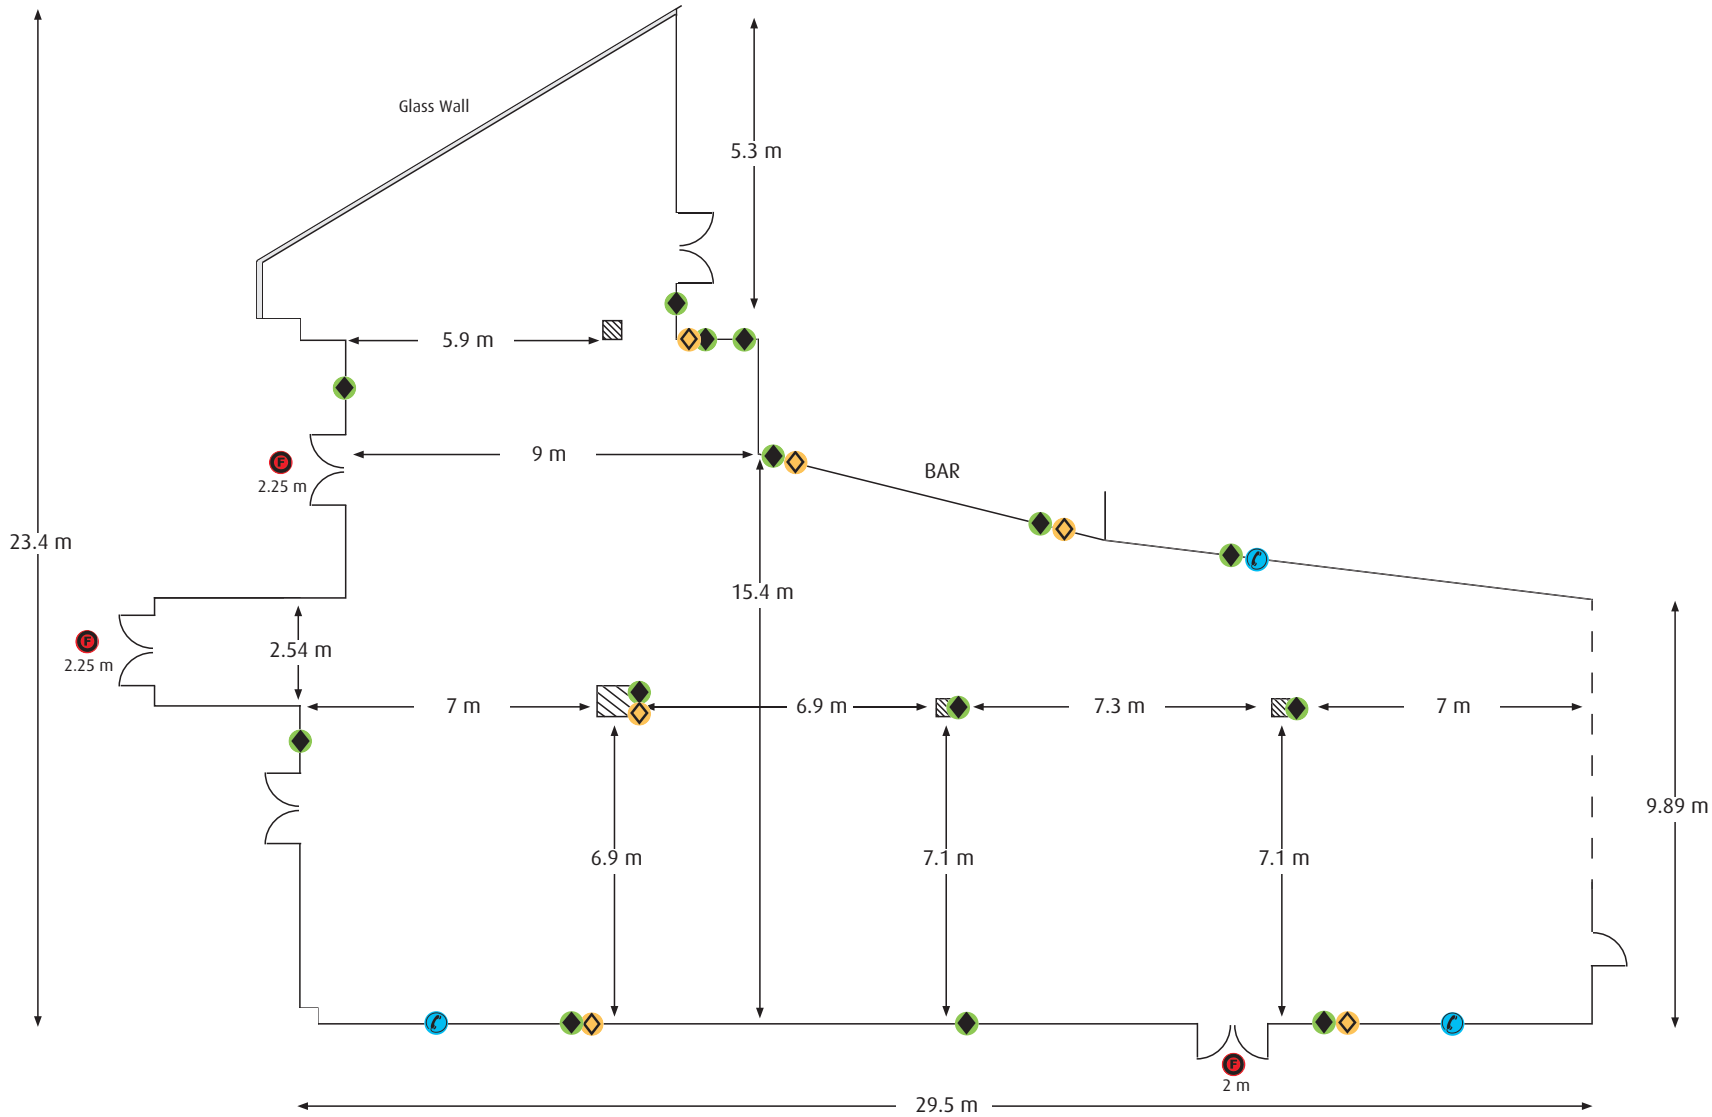

Yorkshire Bank (South)

Legend

- Fire Exit
- Plug Socket
- Telephone Point
- AV Output
- Glass Door
- Glass
- Solid Column
- Toilets

Call now on **0844 873 6500** or visit www.ricoharena.com for more information