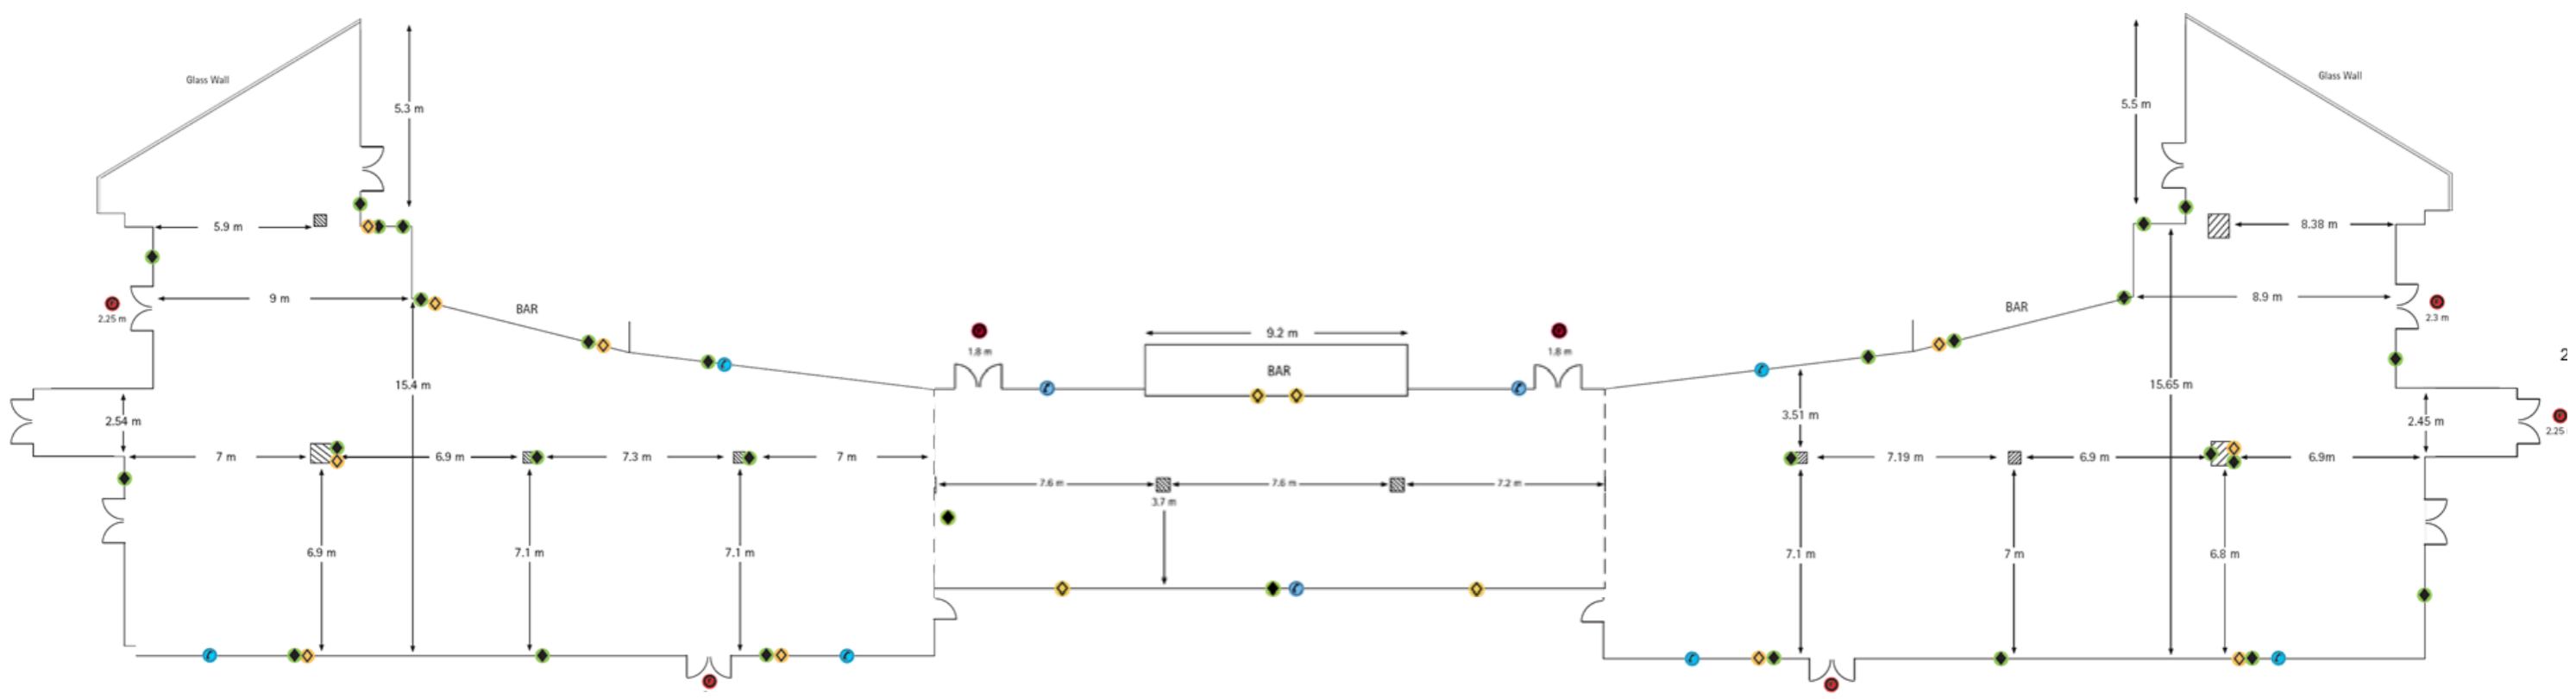

Yorkshire Bank Lounge Complete Lounge Floorplan

Yorkshire Bank South

Yorkshire Bank Centre

Yorkshire Bank North

- Fire Exit
- Plug Socket
- Telephone Point
- AV Output
- Glass Door
- Glass
- Solid Column
- Toilets

Yorkshire Bank Lounge Centre Lounge Floorplan

- Fire Exit
- Plug Socket
- Telephone Point
- AV Output
- Glass Door
- Glass
- Solid Column
- Toilets

Yorkshire Bank Lounge South Lounge Floorplan

- Fire Exit
- Plug Socket
- Telephone Point
- AV Output
- Glass Door
- Glass
- Solid Column
- Toilets