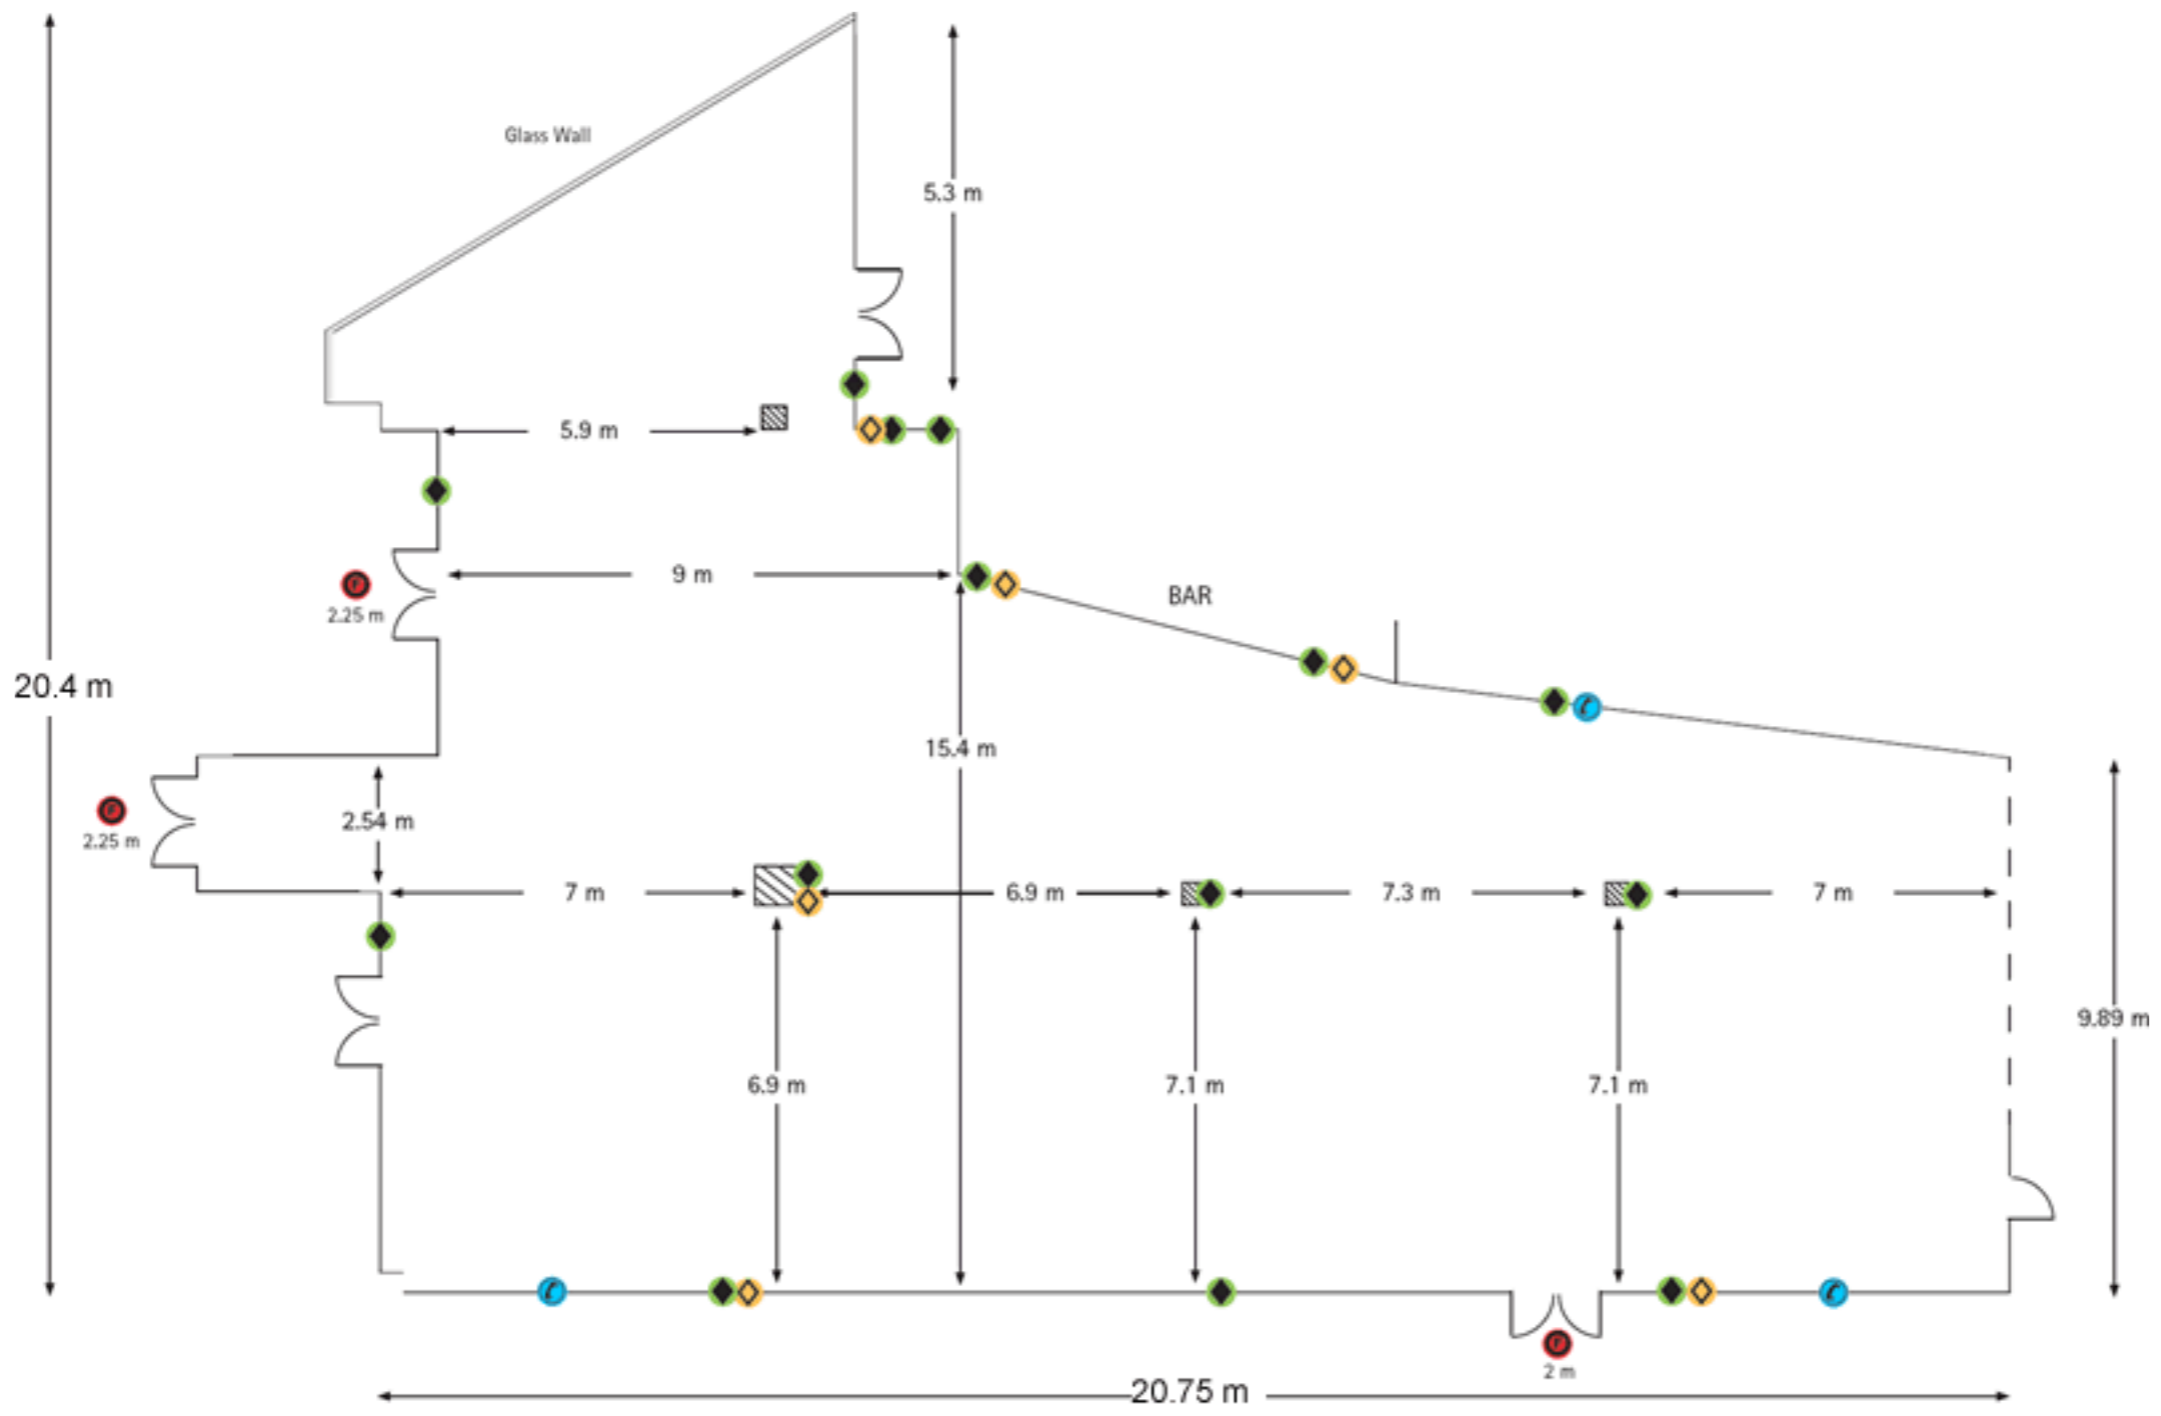

Yorkshire Bank Lounge Complete Lounge Floorplan

Yorkshire Bank South

Yorkshire Bank Centre

Yorkshire Bank North

- Fire Exit
- Plug Socket
- Telephone Point
- AV Output
- Glass Door
- Glass
- Solid Column
- Toilets

Yorkshire Bank Lounge Centre Lounge Floorplan

- Fire Exit
- Plug Socket
- Telephone Point
- AV Output
- Glass Door
- Glass
- Solid Column
- Toilets

Yorkshire Bank Lounge South Lounge Floorplan

- Fire Exit
- Plug Socket
- Telephone Point
- AV Output
- Glass Door
- Glass
- Solid Column
- Toilets