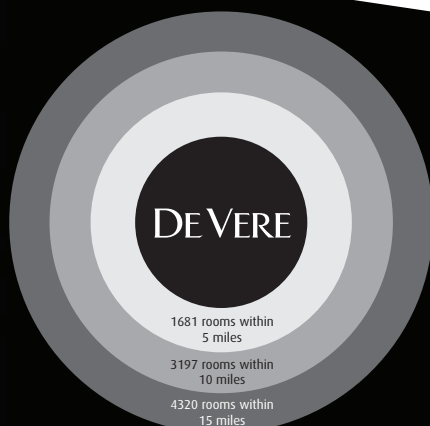

Our specialised and focused team bring a wealth of experience to the venue and are committed to delivering a successful event for you and your delegates or guests.

The IEC at the Ricoh Arena is located less than a mile from Junction 3 of the M6 and is just a 70 minute journey by train from London. With Birmingham International Airport on the doorstep and a network of motorways close by, the Ricoh Arena is one of the most conveniently located, central venues in the UK.

The venue also boasts 2,000 on-site car parking spaces, the largest casino in the UK, a partnership with the prestigious De Vere Hotels and an extensive gym.

People count in the events industry and at the Ricoh Arena you can count on us to be flexible, thorough, friendly and always there for you and your event.

"The Trade Only National Show has gone from strength to strength. Now in its fifth year at the Ricoh Arena, a large part of its success is due to the excellence of the venue and the great customer service. Your new ideas, forward thinking and continuous upgrading of the venue helps too! I know that visitors and exhibitors alike really enjoy coming to the venue and find it very user friendly. We have held events of all sizes at the Ricoh Arena. They are always a success - it's a pleasure to work with you all."

Nigel Bailey
Supplier Services Director | Trade Only Ltd

WITHIN 5 MILES   WITHIN 10 MILES   WITHIN 15 MILES

the **perfect** location

The on-site De Vere Hotel at the Ricoh Arena epitomises luxury and offers pitch-view rooms, mini and junior suites, unique features and sumptuous surroundings.

Not only does the on-site hotel provide fantastic accommodation, the surrounding area offers an additional 4,320 rooms within just 15 miles.